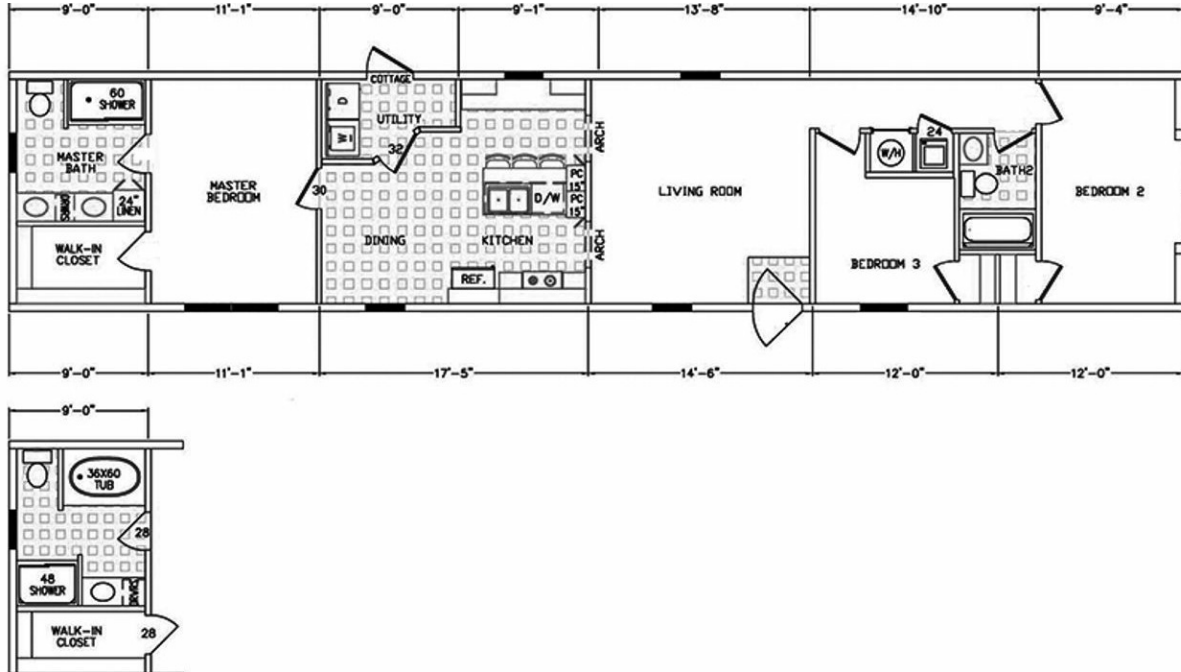

## HARTSVILLE Model number: A FRANKLIN

3 beds • 2 baths • 1280 sq.ft. • 16' width • 80' depth

Our home building facilities invest in continuous product and process improvements. Plans, dimensions, features, materials, specifications and availability are subject to change without notice or obligation. Renderings and floor plans are representative likenesses of our homes and may differ from the actual homes. We invite you to tour a Home Center near you and inspect the highest value in quality housing available or call (985) 542-8792 to speak with a Home Consultant. Copyright 2017, CMH. All rights reserved.

## HARTSVILLE Model number: A FRANKLIN

**3 beds • 2 baths • 1280 sq.ft. • 16' width • 80' depth**

Our home building facilities invest in continuous product and process improvements. Plans, dimensions, features, materials, specifications and availability are subject to change without notice or obligation. Renderings and floor plans are representative likenesses of our homes and may differ from the actual homes. We invite you to tour a Home Center near you and inspect the highest value in quality housing available or call (985) 542-8792 to speak with a Home Consultant. Copyright 2017, CMH. All rights reserved.